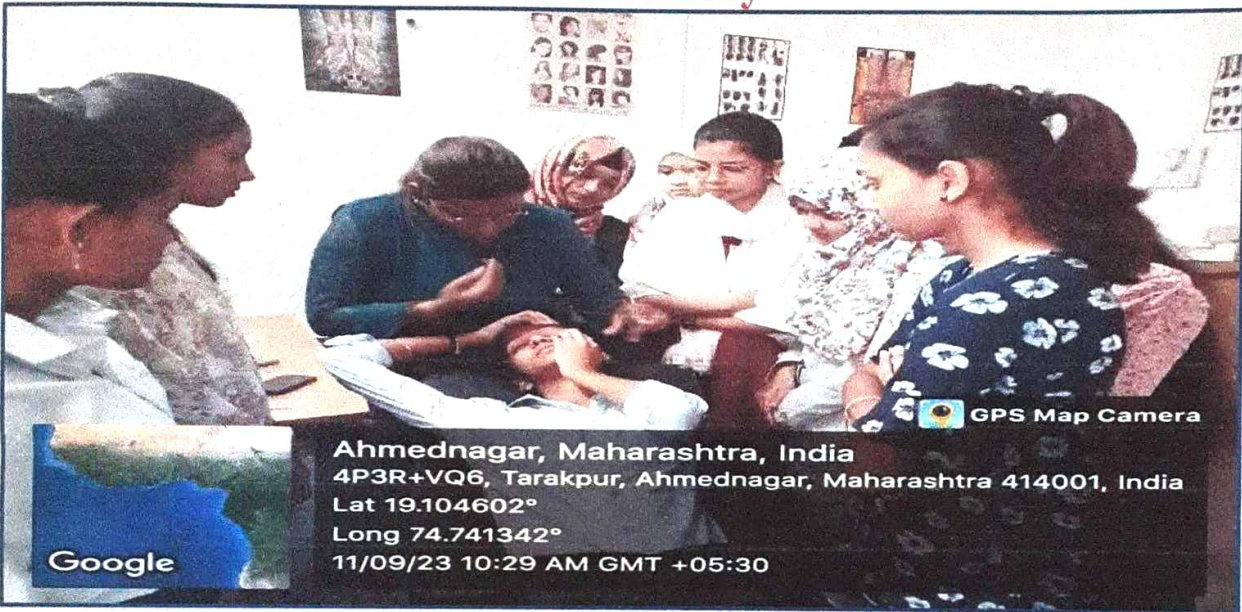

Photo Gallery