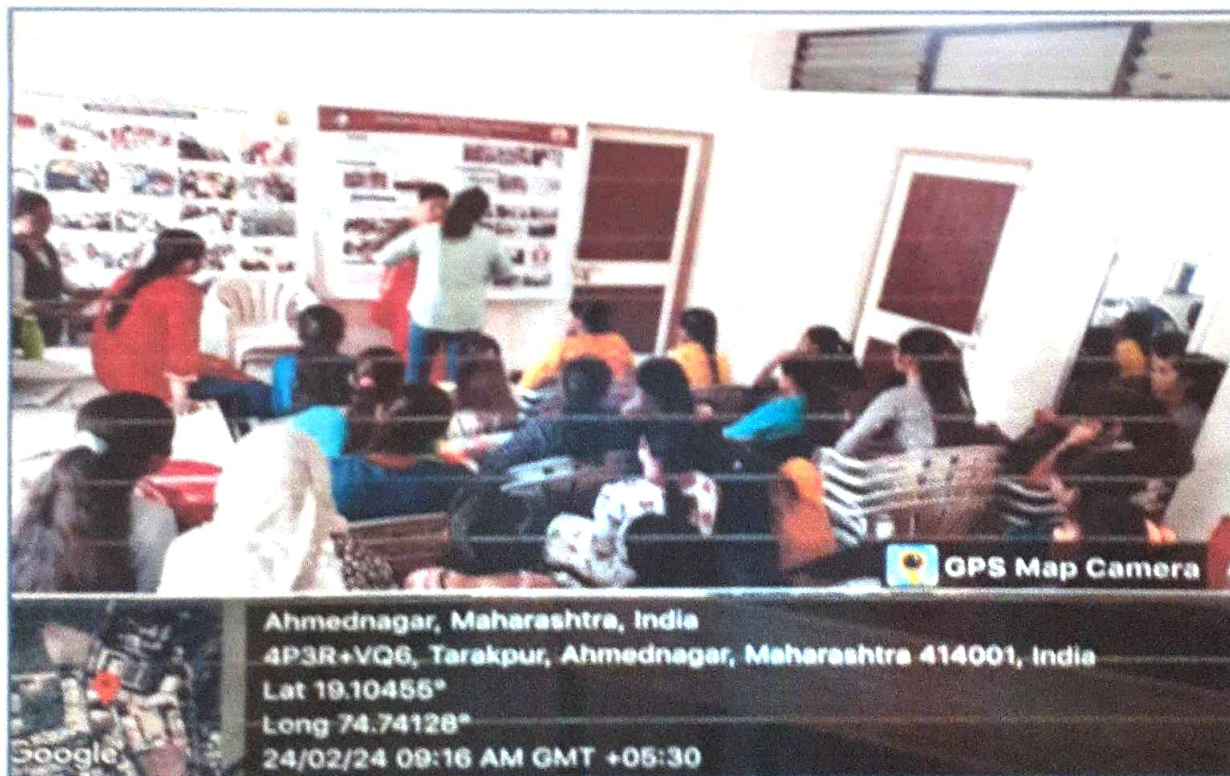

Google

Ahmednagar, Maharashtra, India
4P3R+VQ6, Tarakpur, Ahmednagar, Maharashtra 414001, India
Lat 19.10455°
Long 74.74128°
24/02/24 09:16 AM GMT +05:30