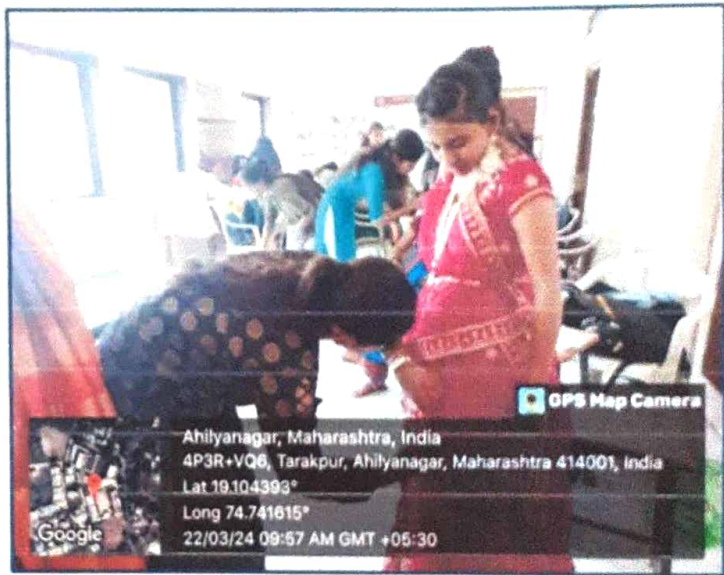

GPS Map Camera

Ahilyanagar, Maharashtra, India
4P3R+VQ6, Tarapur, Ahilyanagar, Maharashtra 414001, India
Lat 19.104399°
Long 74.741615°
22/03/24 09:57 AM GMT +05:30