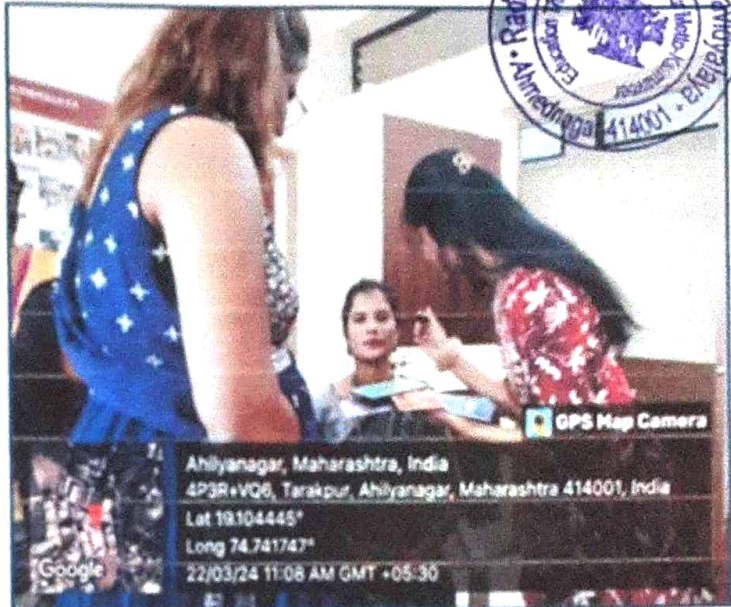

GPS Map Camera

Ahilyanagar, Maharashtra, India
4P3R+VQ6, Tarapur, Ahilyanagar, Maharashtra 414001, India
Lat 19.104445°
Long 74.741747°
22/03/24 11:08 AM GMT +05:30