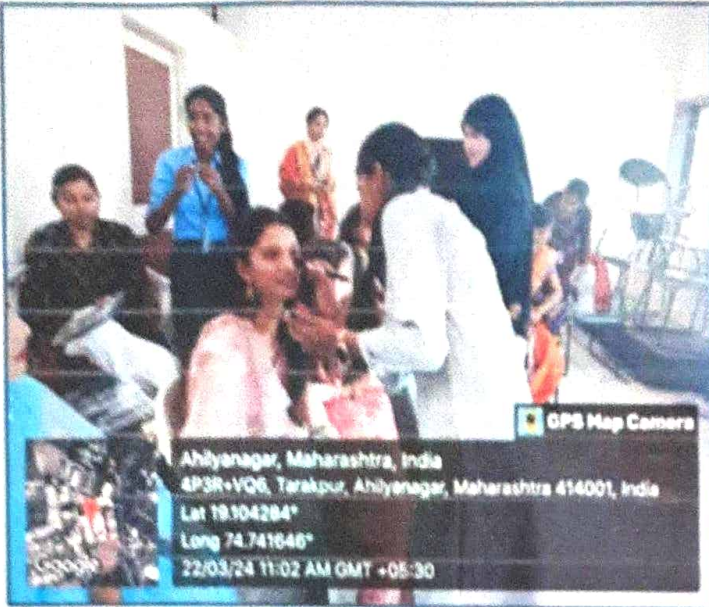

Practical to making Sari box

GPS Map Camera

Ahilyanagar, Maharashtra, India
4P3R+VQ6, Tarapur, Ahilyanagar, Maharashtra 414001, India
Lat 19.104284°
Long 74.741646°
22/03/24 11:02 AM GMT +05:30