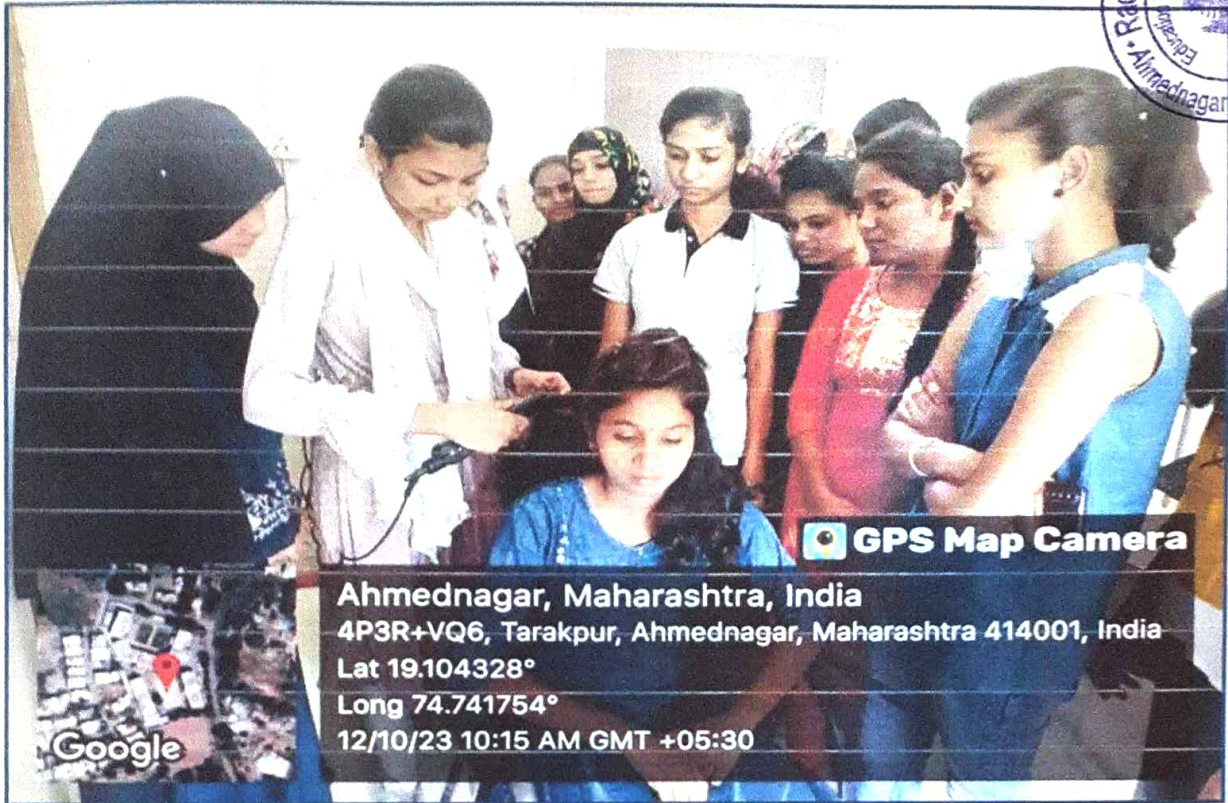

REPORT

The skill based "Certificate Course in Beauty Care" has been regularly conducted in the academic year 2023-2024 in the college. The course has been conducted in the month of September-March. Total 62 students were trained and are benefited by the certificate course that will be a source of self-employment for them in future.

Accredited with 'A' Grade by NAAC/An ISO9001:2015 Certified College

Affiliated to Savitribai Phule Pune University, Pune

**Skill Based Certificate Course
In Beauty Care (CC-BC)**

2023-2024

Photo Gallery

Practical on Eyebrows