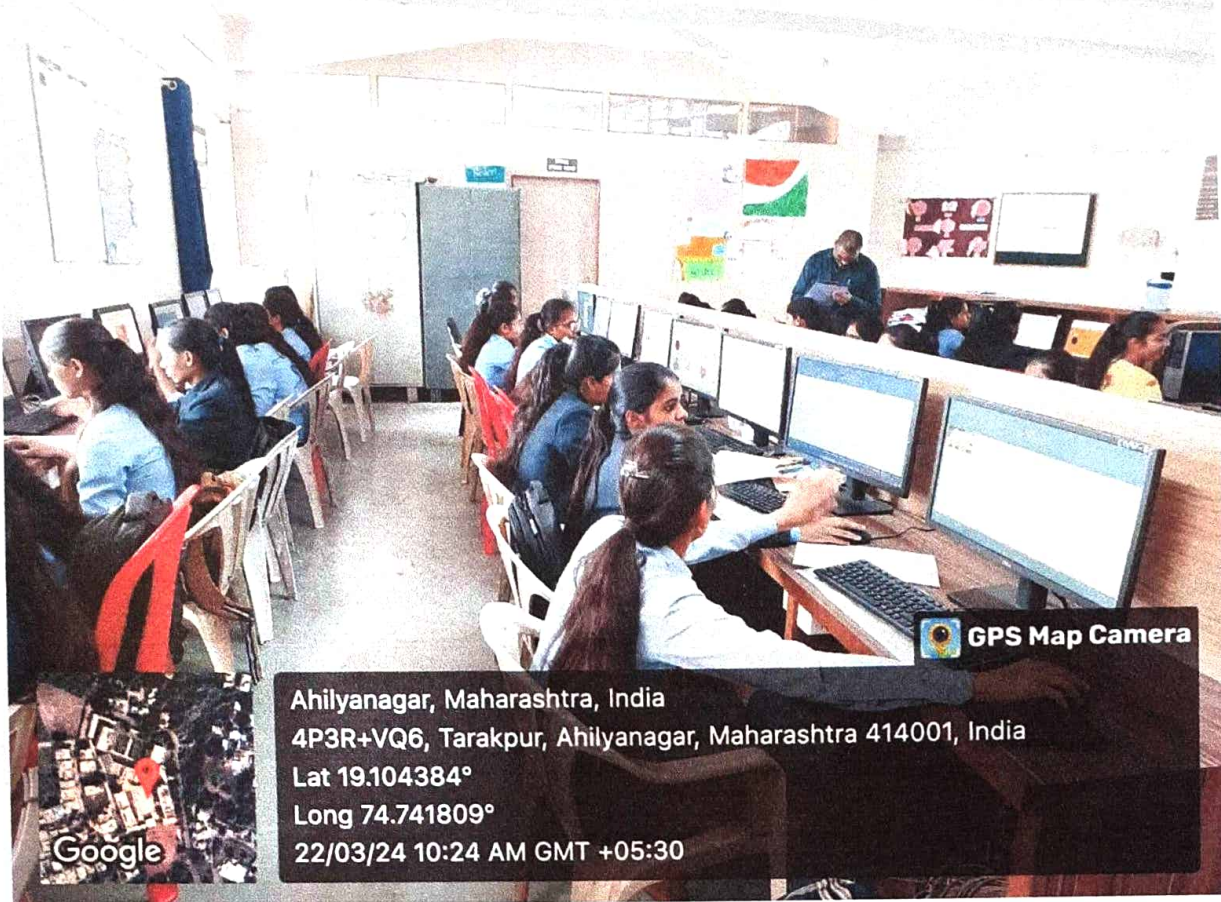

Ahilyanagar, Maharashtra, India
4P3R+VQ6, Tarakpur, Ahilyanagar, Maharashtra 414001, India
Lat 19.104384°
Long 74.741809°
22/03/24 10:24 AM GMT +05:30

Advanced Graphics Practical Examination

Ahilyanagar, Maharashtra, India
4P3R+VQ6, Tarakpur, Ahilyanagar, Maharashtra 414001, India
Lat 19.104384°
Long 74.741809°
22/03/24 10:24 AM GMT +05:30