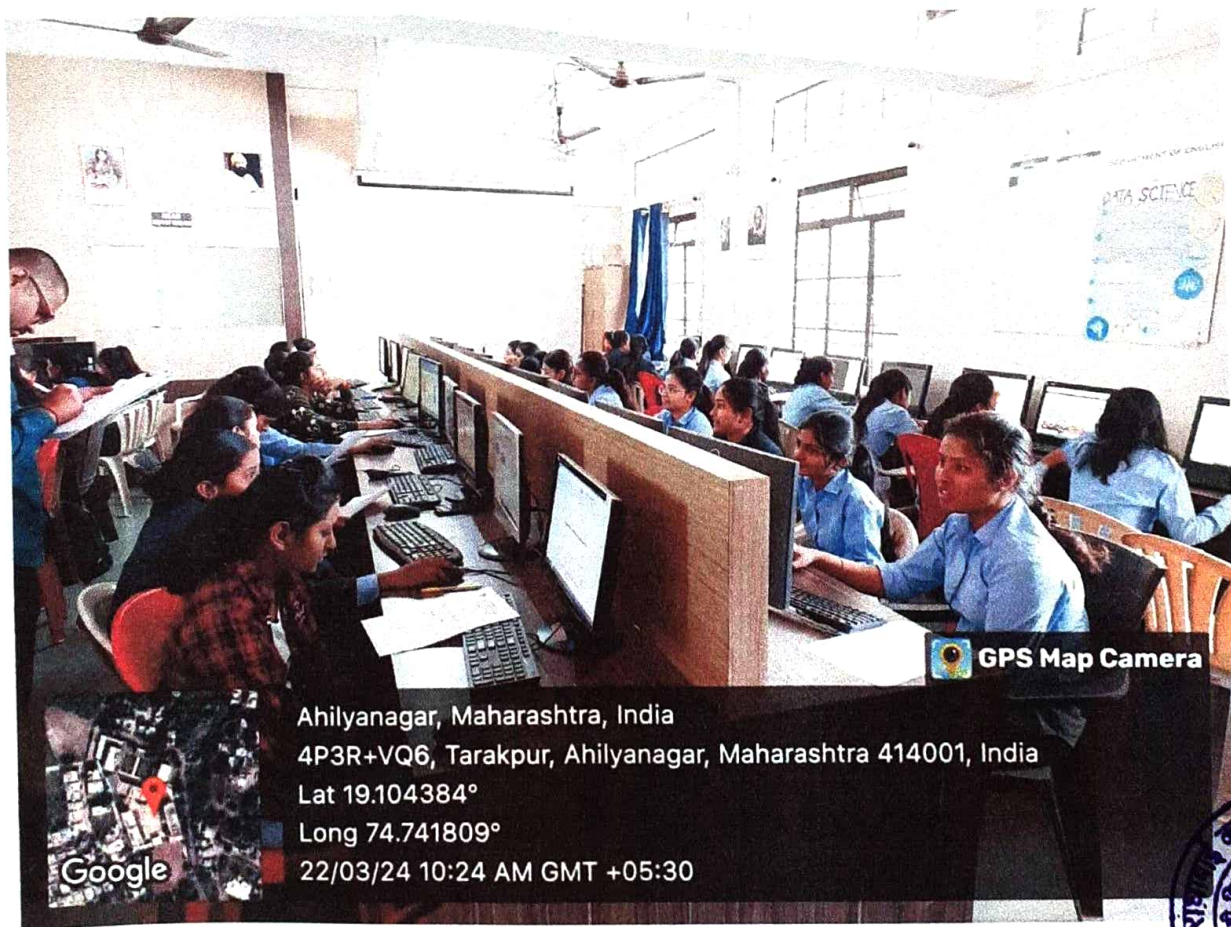

Advanced Graphics Practical Examination