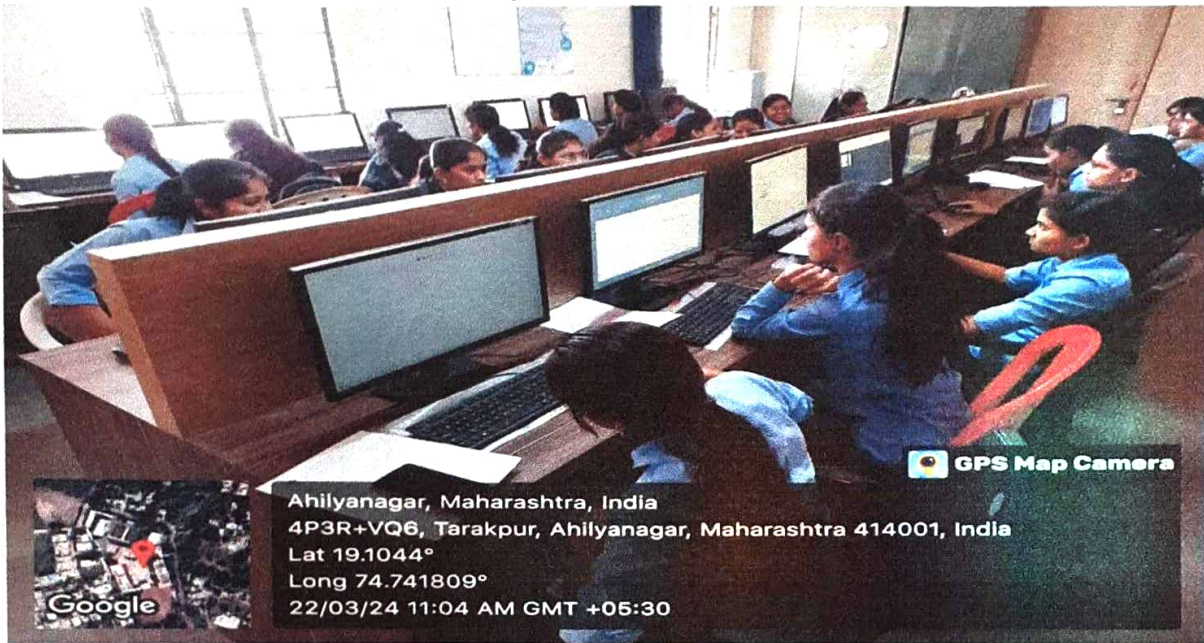

Rayat Shikshan Sanstha's ,
Radhabai Kale Mahila Mahavidyalaya, Ahmednagar

*Accredited with 'A' Grade by NAAC/An ISO 9001:2015 Certified College
Affiliated to Savitribai Phule Pune University, Pune*

Advanced Graphics Practical Examination