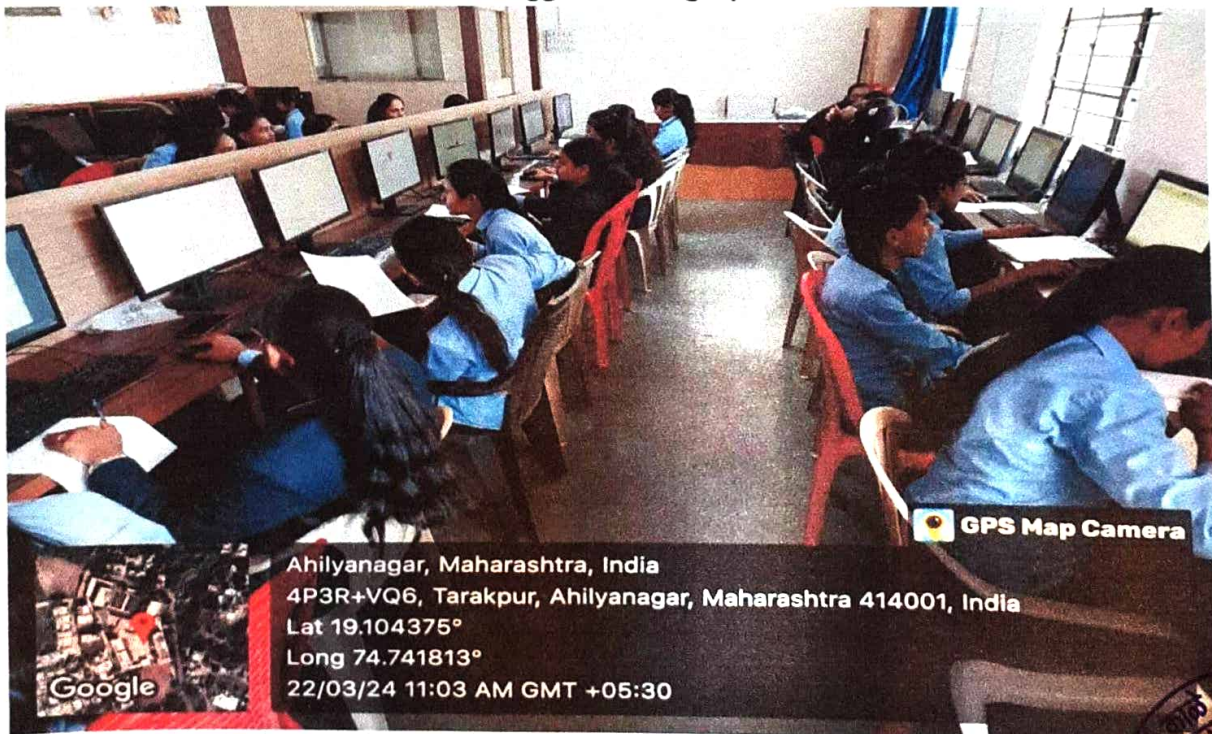

Geotagged Photographs