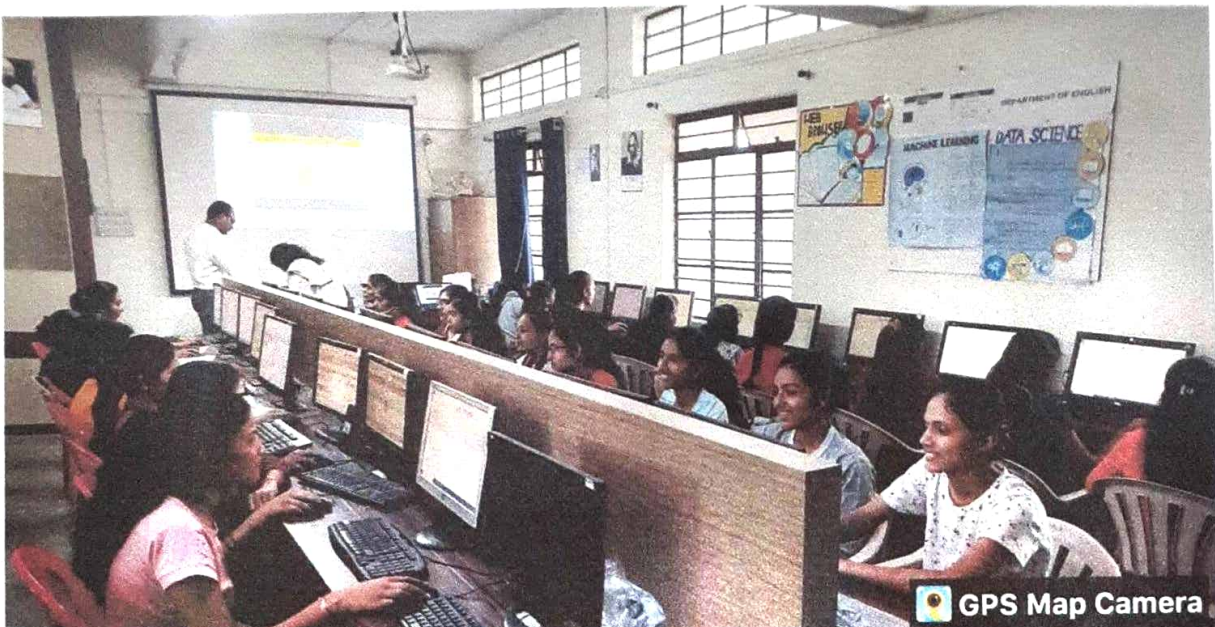

GPS Map Camera

Ahmednagar, Maharashtra, India
4P3R+VQ6, Tarakpur, Ahmednagar, Maharashtra 414001, India
Lat 19.104385° Long 74.741778°

12/10/2023 04.10pm GMT +5:30

Google

Lecture and Practical Demonstration

GPS Map Camera

Ahmednagar, Maharashtra, India
4P3R+VQ6, Tarakpur, Ahmednagar, Maharashtra 414001, India
Lat 19.104542° Long 74.741332°

12/10/2023 10.30am GMT +5:30

Google