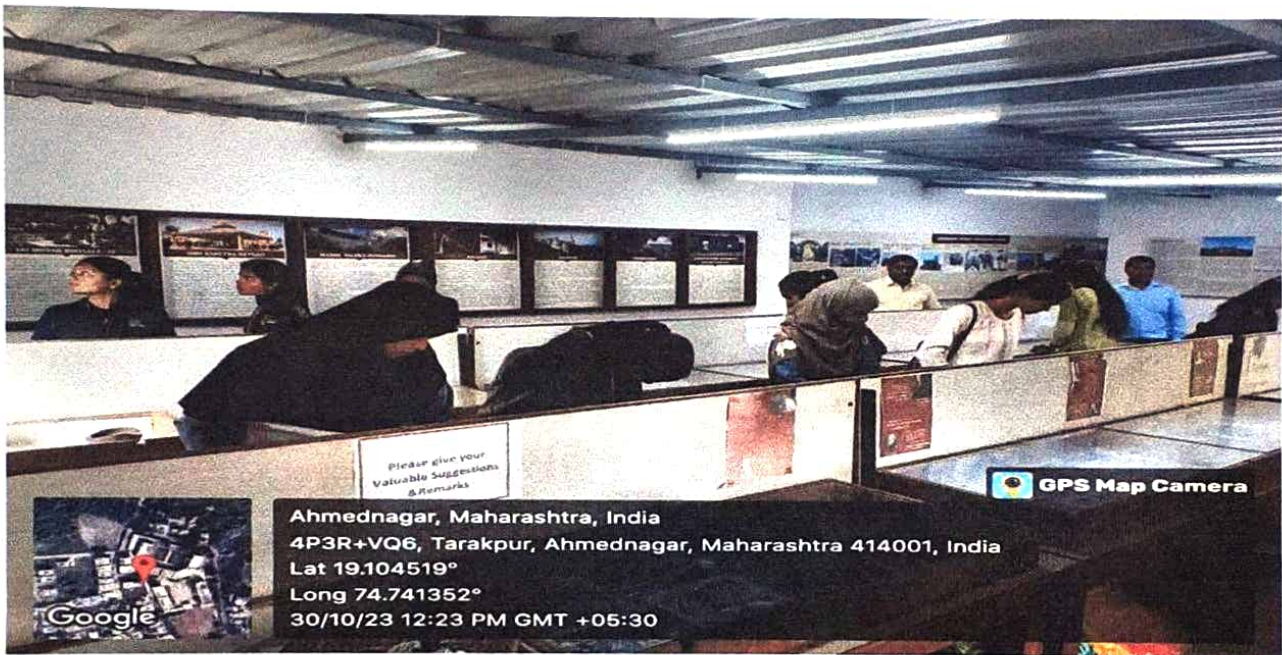

Radhabai Kale Mahila Mahavidyalaya, Ahmednagar

Reaccredited with 'A' Grade by NAAC/An ISO 9001:2015 Certified College
Affiliated to Savitribai Phule Pune University, Pune (PU/AN/ASC/034)