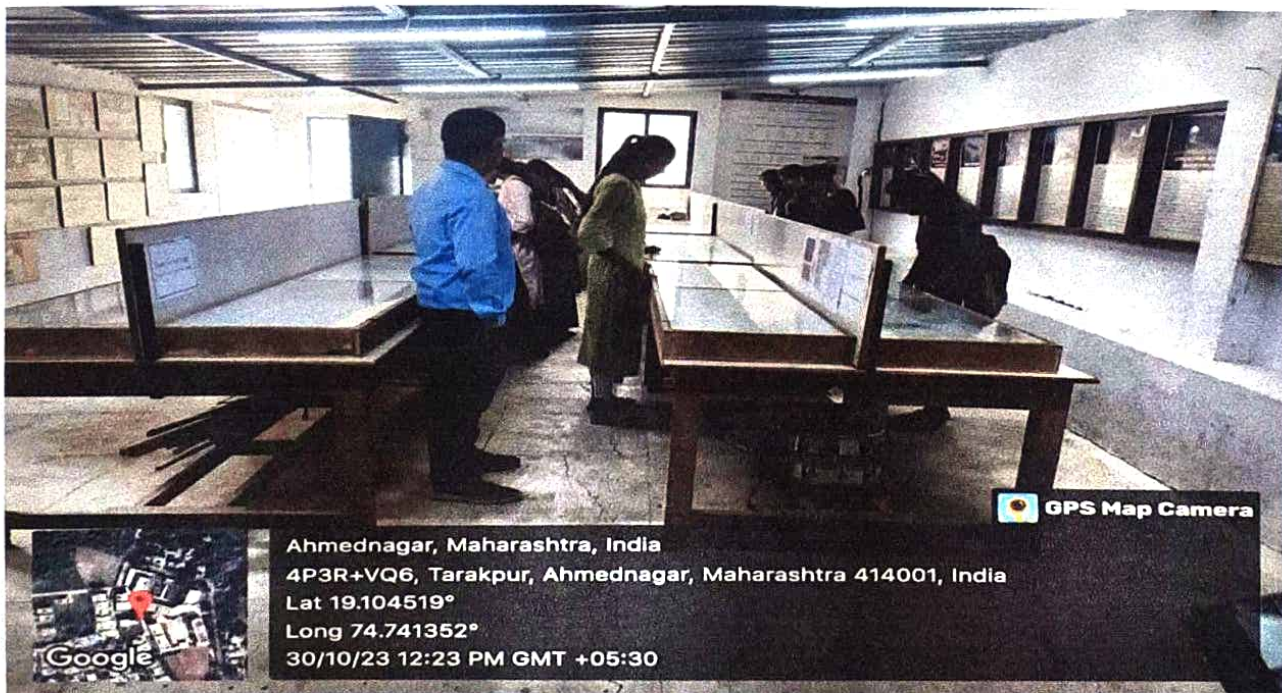

Radhabai Kale Mahila Mahavidyalaya, Ahmednagar

Reaccredited with 'A' Grade by NAAC/An ISO 9001:2015 Certified College
Affiliated to Savitribai Phule Pune University, Pune (PU/AN/ASC/034)