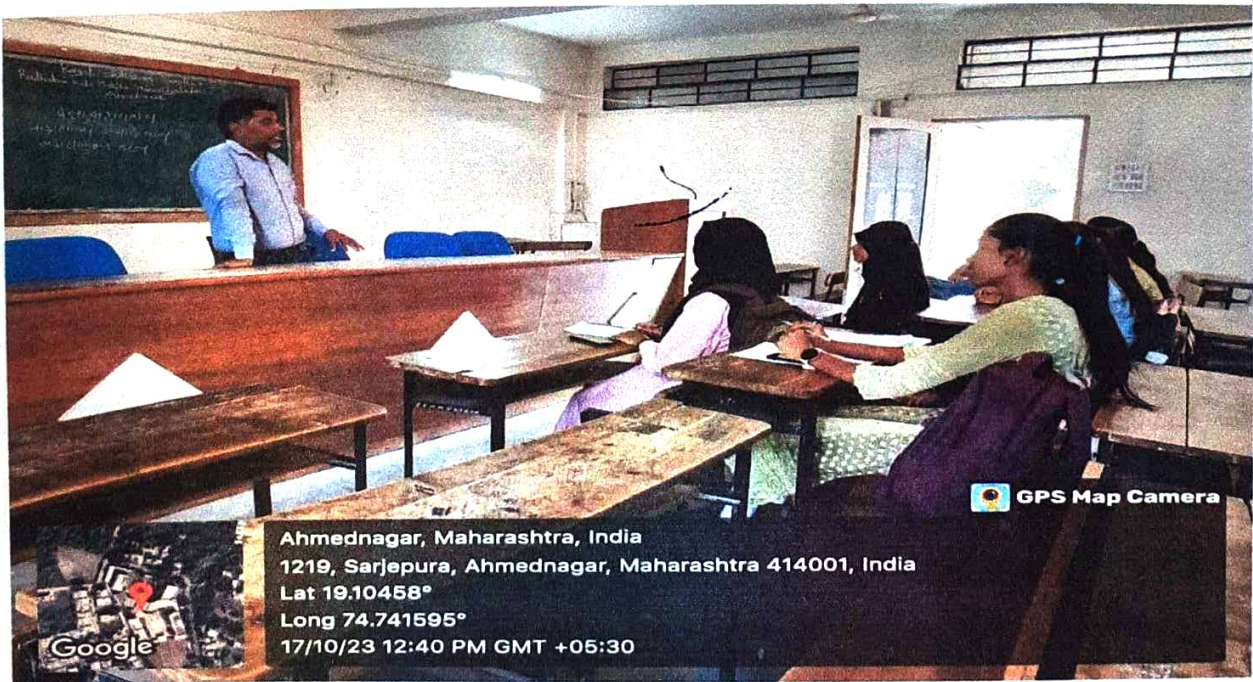

Rayat Shikshan Sanstha's

Radhabai Kale Mahila Mahavidyalaya, Ahmednagar

Reaccredited with 'A' Grade by NAAC/An ISO 9001:2015 Certified College

Affiliated to Savitribai Phule Pune University, Pune (PU/AN/ASC/034)

Lectures