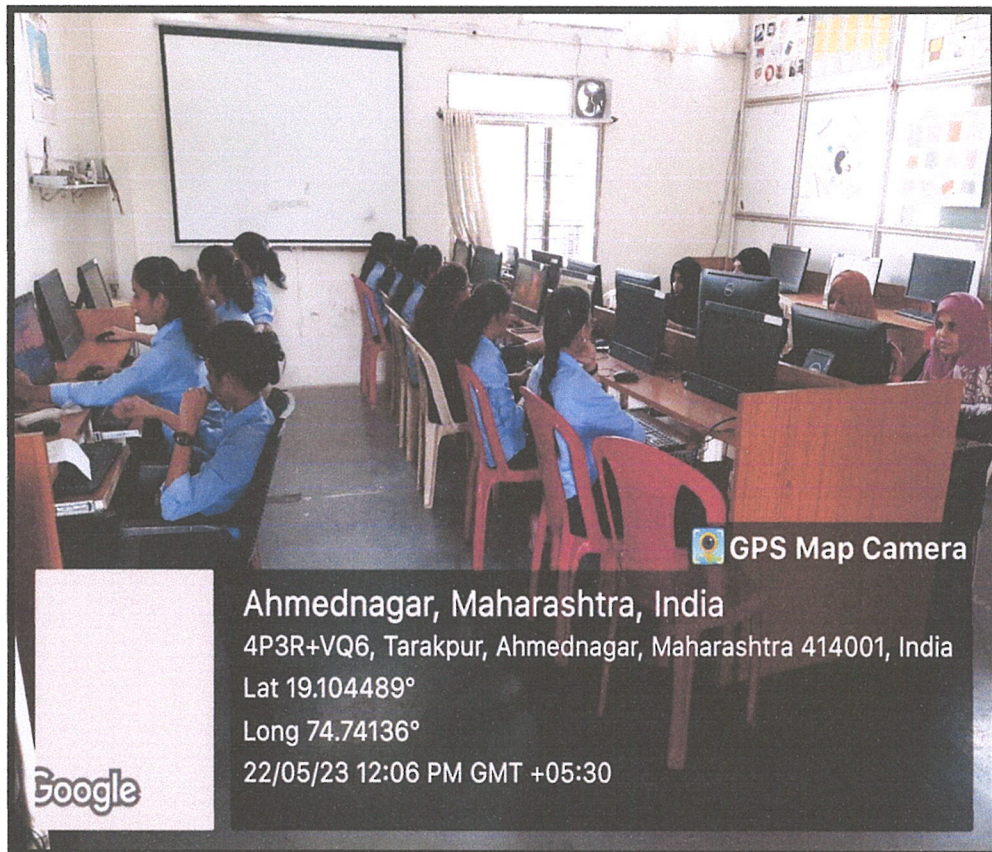

Rayat Shikshan Sanstha's

Radhabai Kale Mahila Mahavidyalaya, Ahmednagar

Reaccredited with A Grade by NAAC 3rd Cycle (April 2019-March 2024)

DST-FIST Supported/An ISO 9001:2015 Certified College

Affiliated to Savitribai Phule Pune University, Pune (PU/AN/ASC/034)

Computer Laboratory Photos

Computer Laboratory – 1

Computer Laboratory – 2 (Computer Application)

Computer Laboratory – 3 (Mathematics)

GPS Map Camera

Ahmednagar, Maharashtra, India
4P3R+VQ6, Tarakpur, Ahmednagar, Maharashtra
414001, India
Lat 19.10451°
Long 74.741382°
07/02/23 11:52 AM GMT +05:30